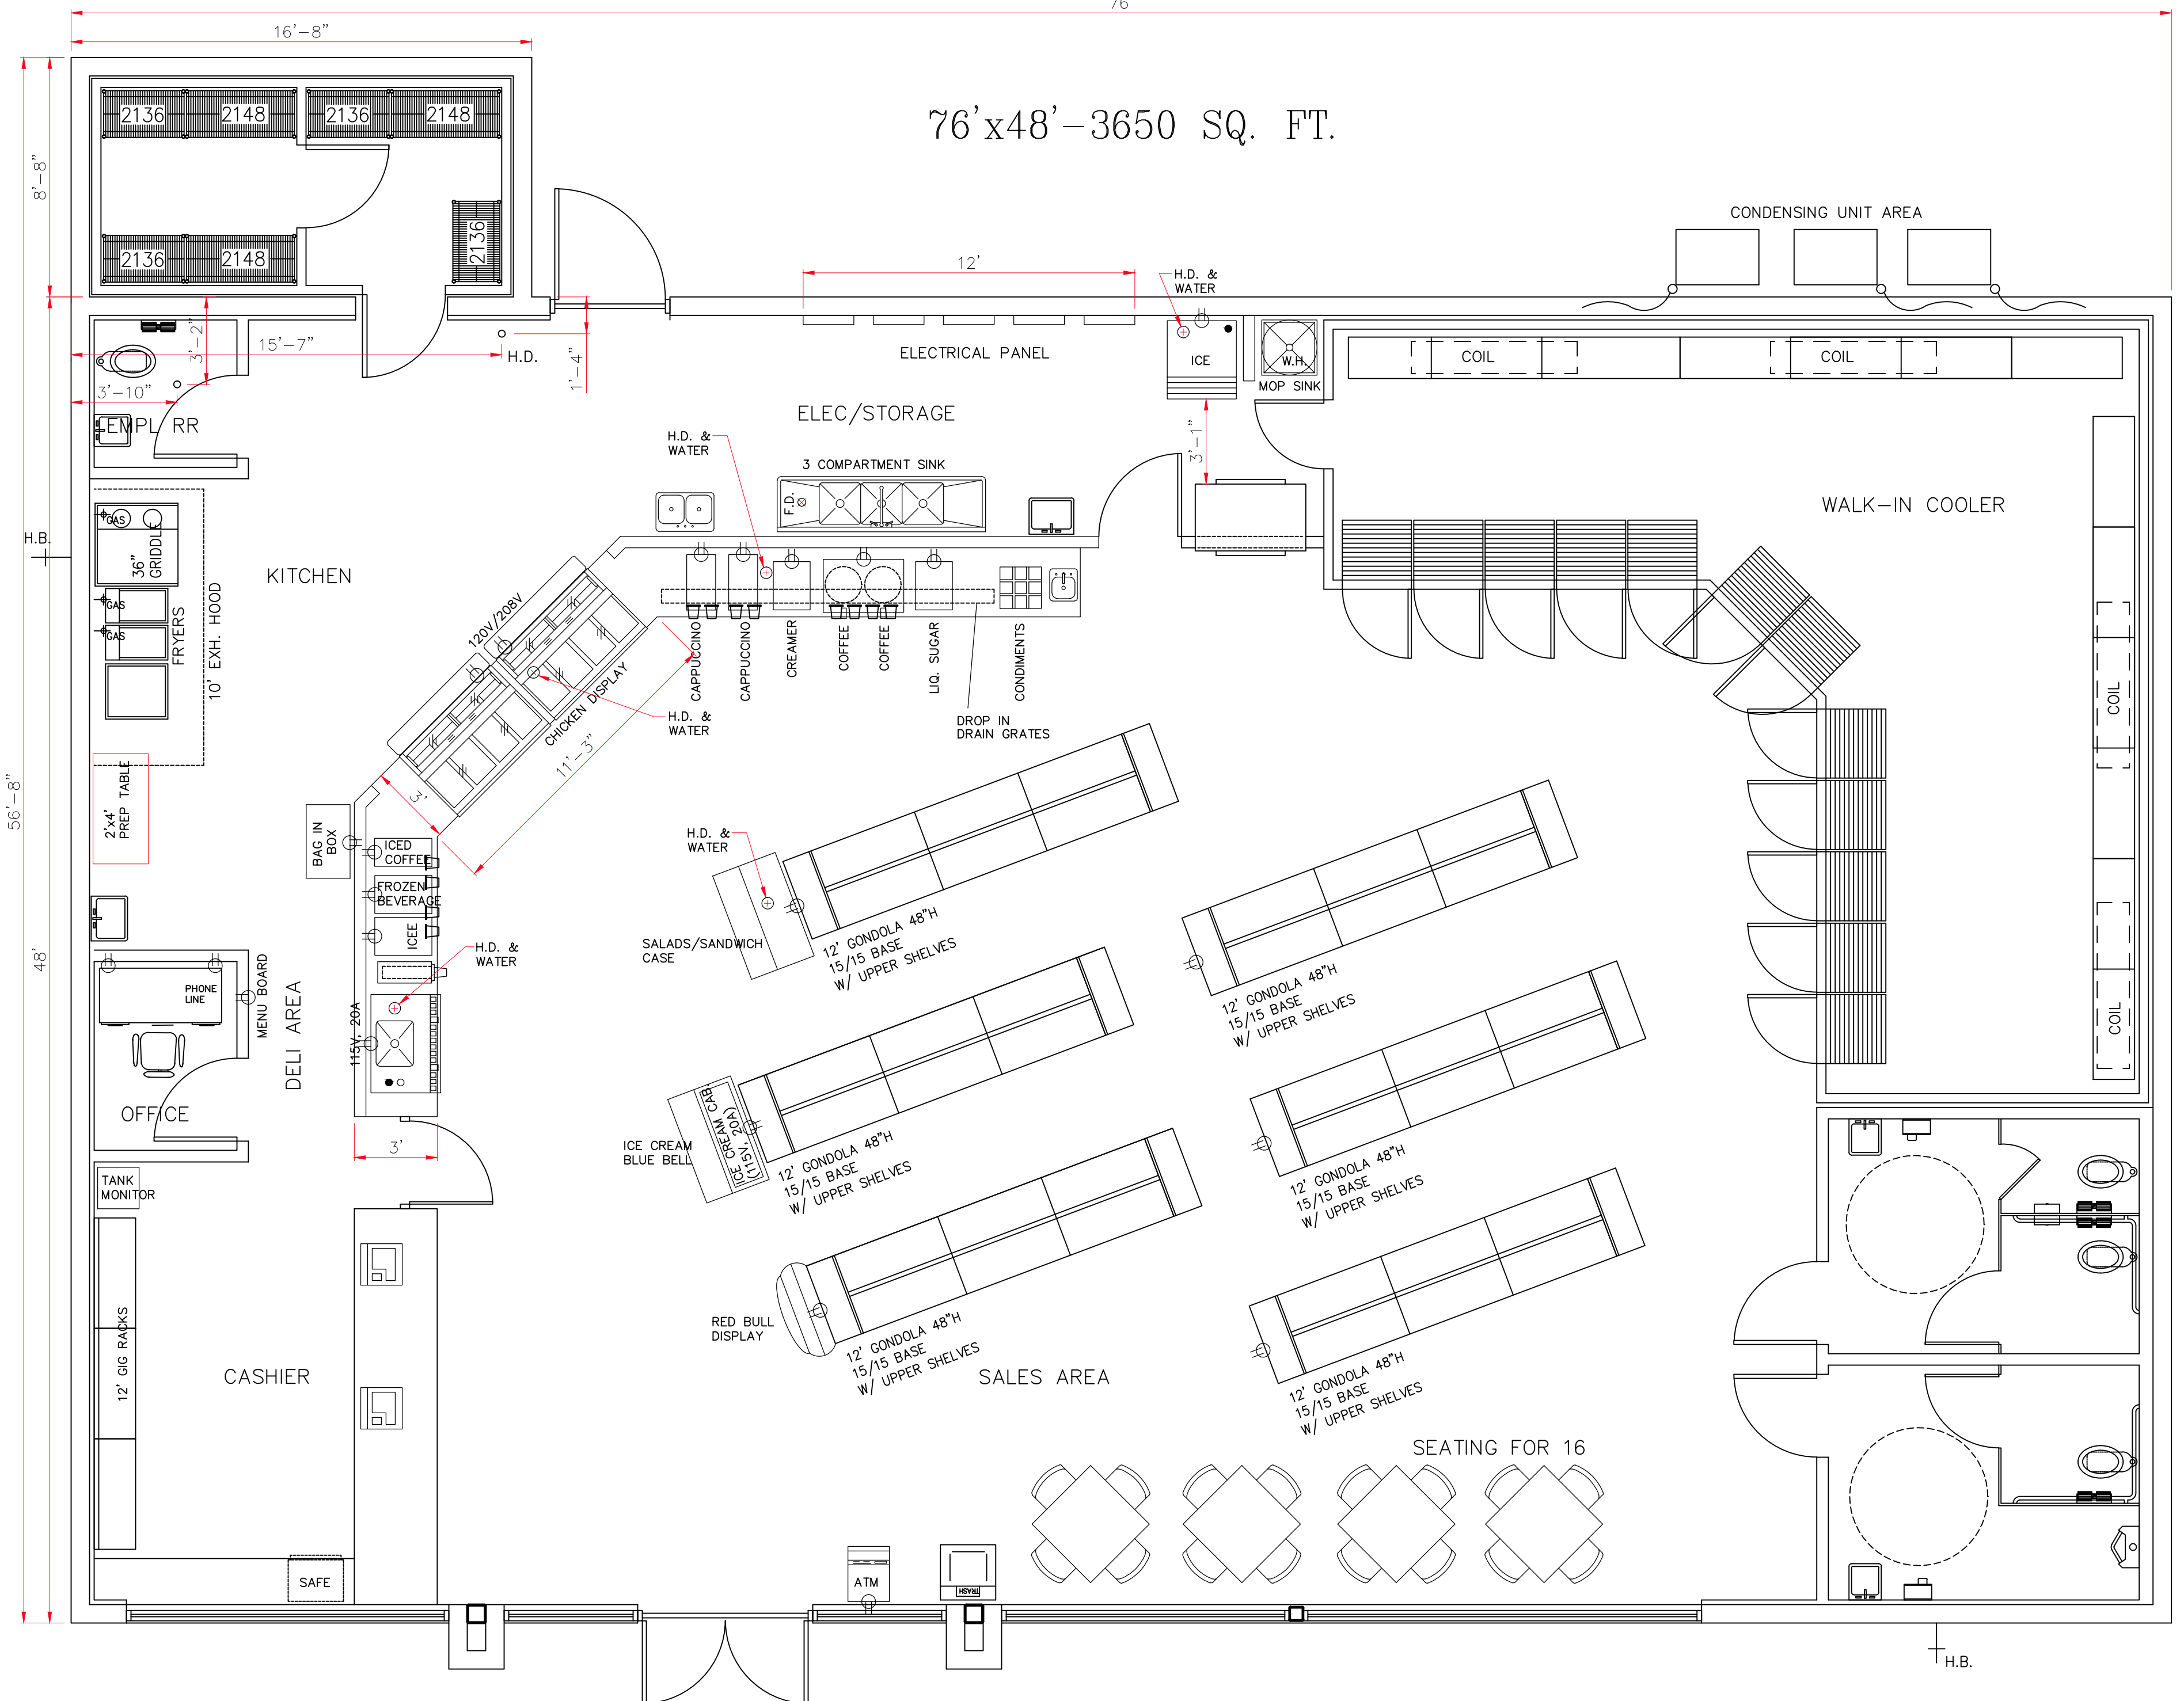

76' x 48' - 3650 SQ. FT.

THIS DRAWING HAS BEEN PREPARED FOR AND IS THE PROPERTY OF COMMERCIAL REFRIGERATION, INC. AND IS TO BE USED ONLY IN CONNECTION WITH PERFORMANCE OF WORK BY COMMERCIAL REFRIGERATION INC. REPRODUCTION IN WHOLE OR IN PART FOR ANY OTHER PURPOSE IS EXPRESSLY FORBIDDEN.